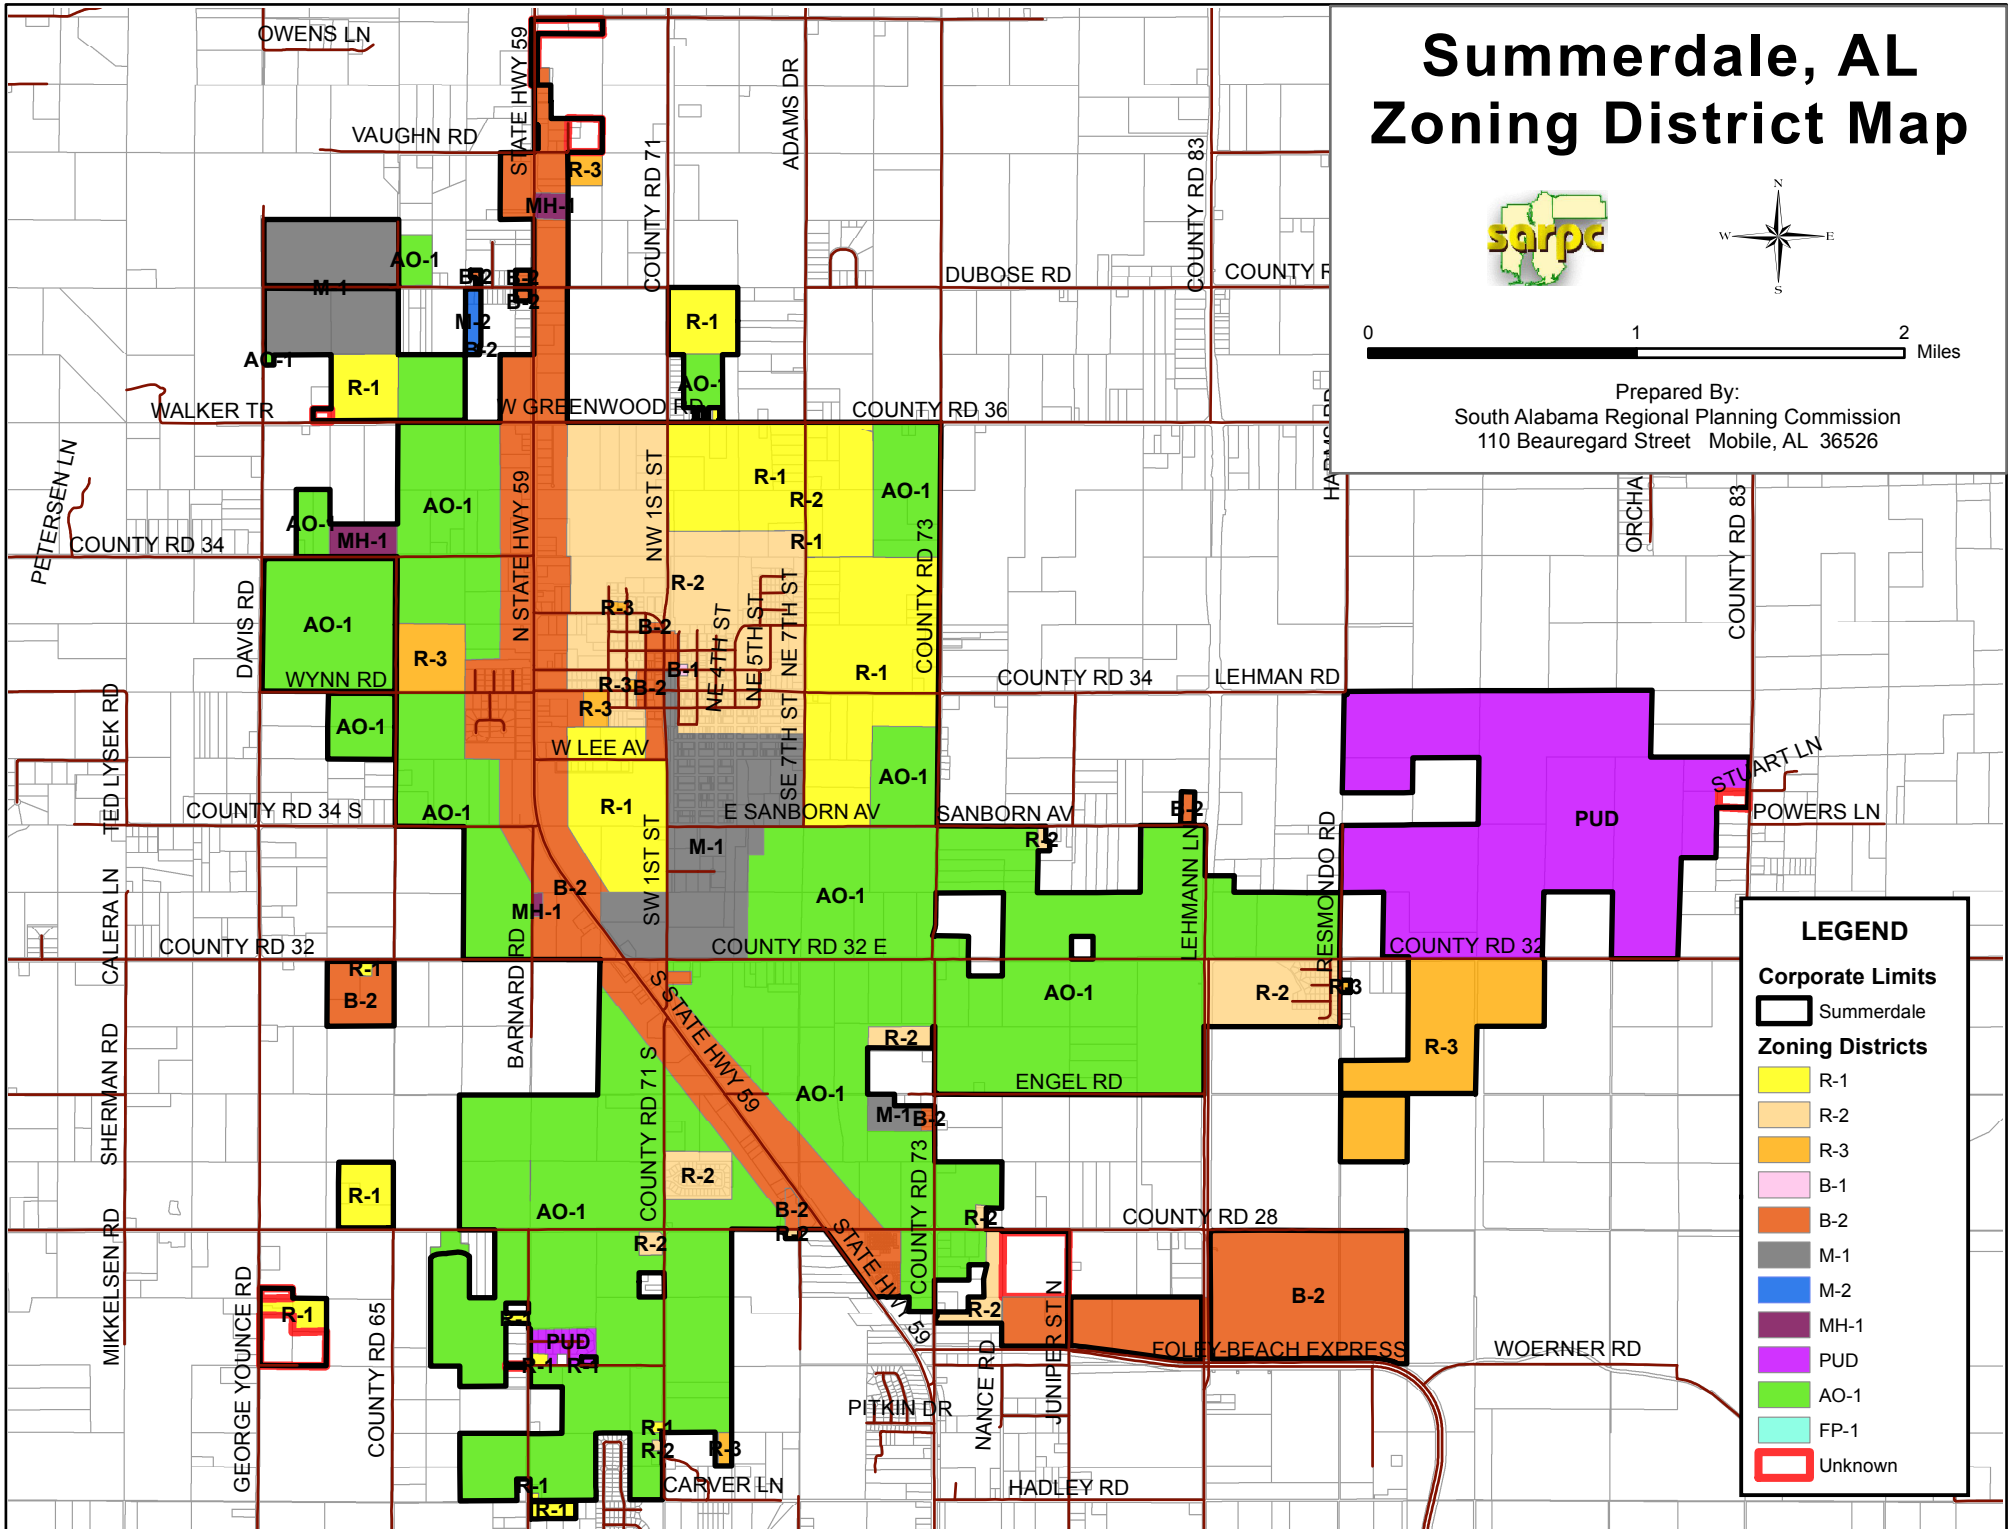

# Summerdale, AL Zoning District Map

Prepared By:  
South Alabama Regional Planning Commission  
110 Bearegard Street Mobile, AL 36526

**LEGEND**

**Corporate Limits**

- Summerdale

**Zoning Districts**

- R-1
- R-2
- R-3
- B-1
- B-2
- M-1
- M-2
- MH-1
- PUD
- AO-1
- FP-1
- Unknown